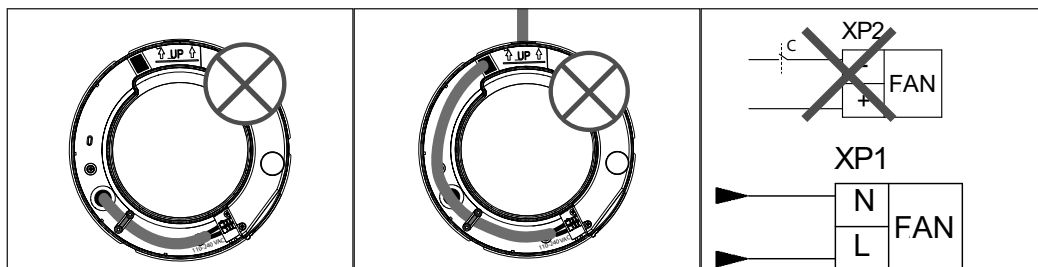

Connection diagram

110-240 VAC